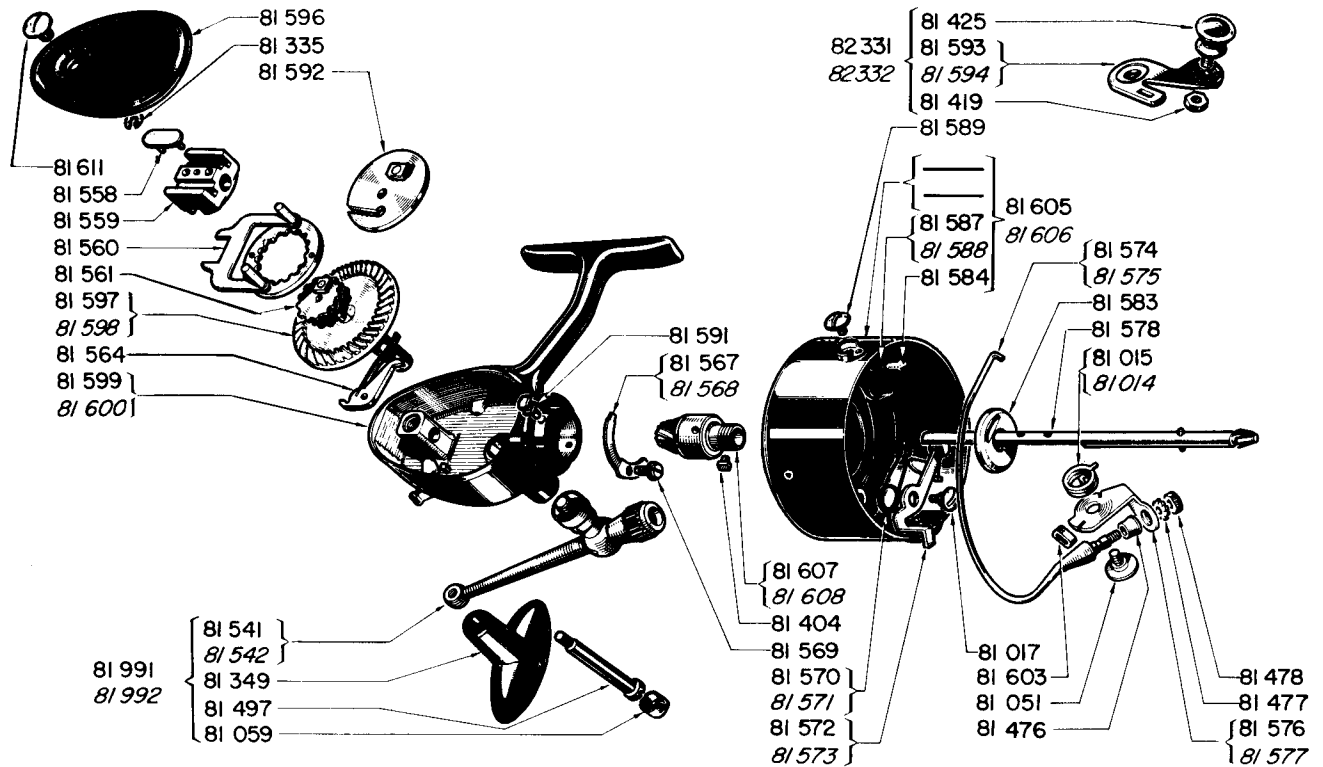

ITEMS IN RED FOR LEFT HAND MODELS

# Garcia MITCHELL 306 307

ITEMS IN RED FOR LEFT HAND MODELS

# Garcia MITCHELL 406 407

SPOOLS LISTED SEPARATELY